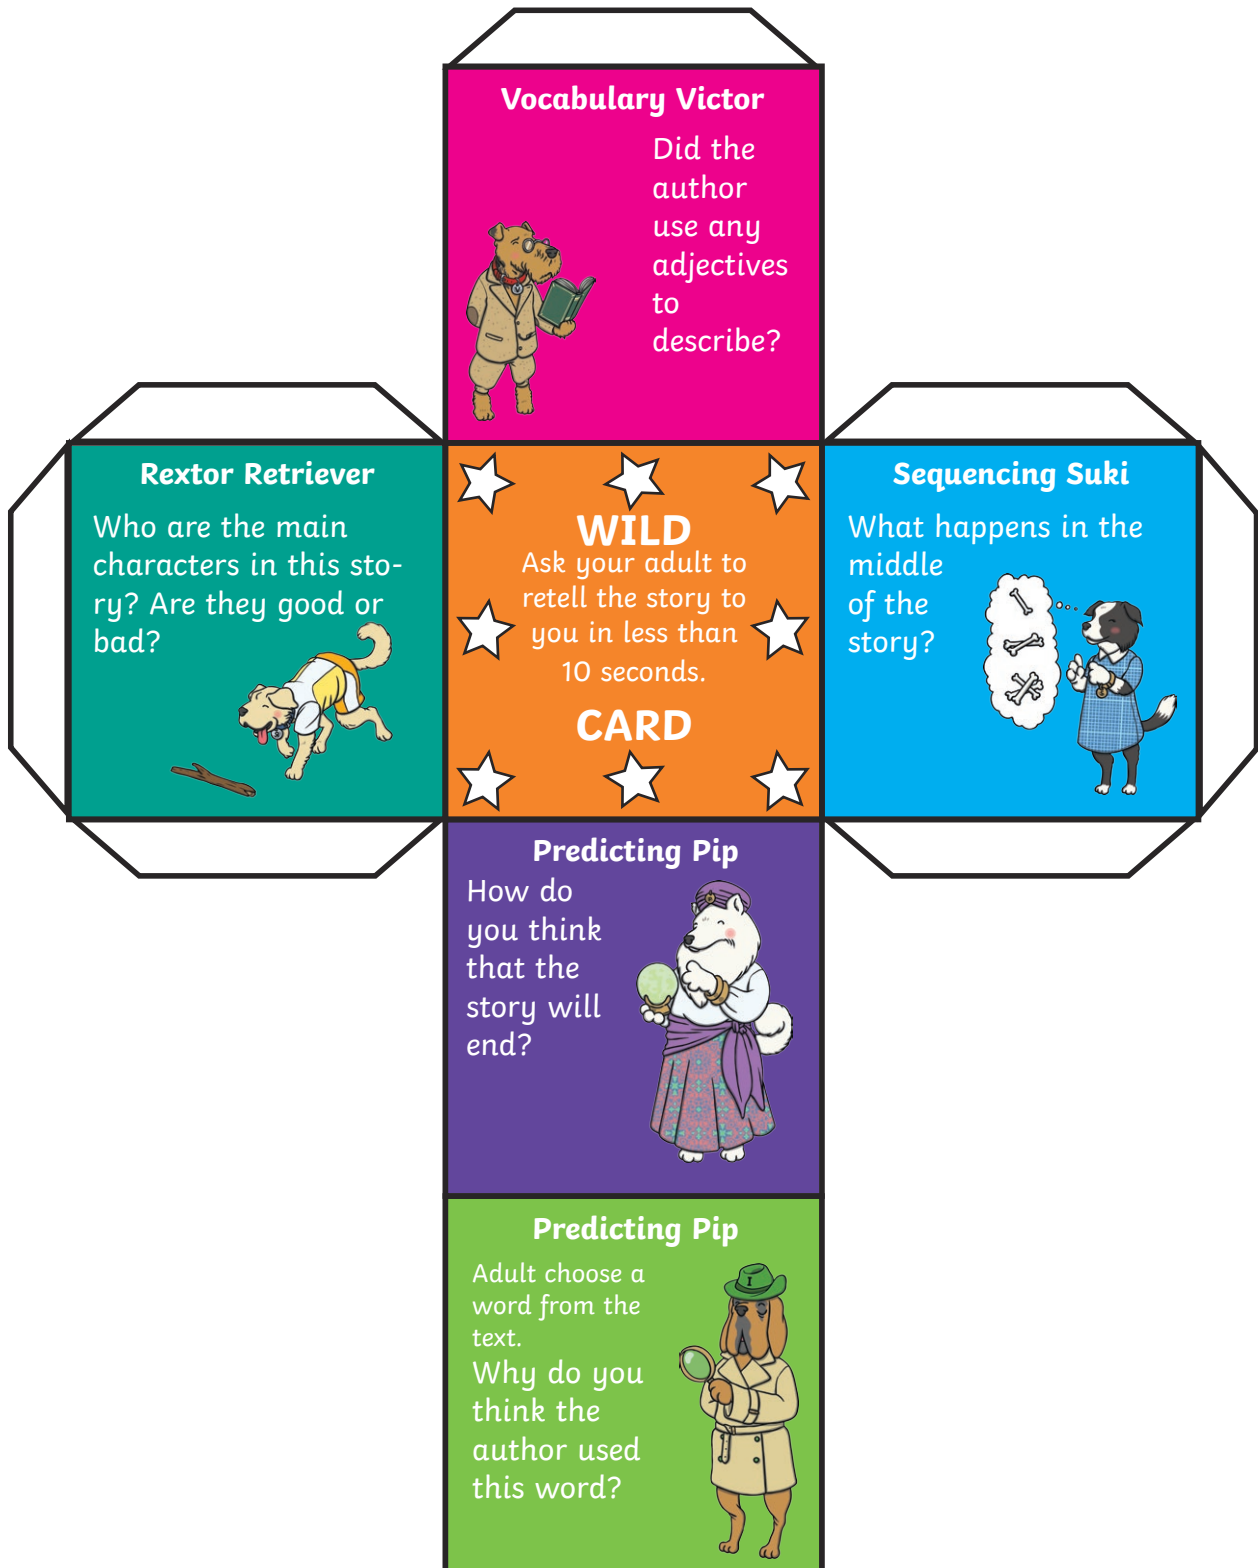

Year 1 Roll and Respond Reading Dice

Cut out and assemble this dice with your child. During or after reading, roll the dice to reveal one of Twinkl's fabulous reading dogs, each of whom poses a question about what your child has read. Let the questions on the dice lead you into conversation about the book and explore any themes your child may discuss from their reading.