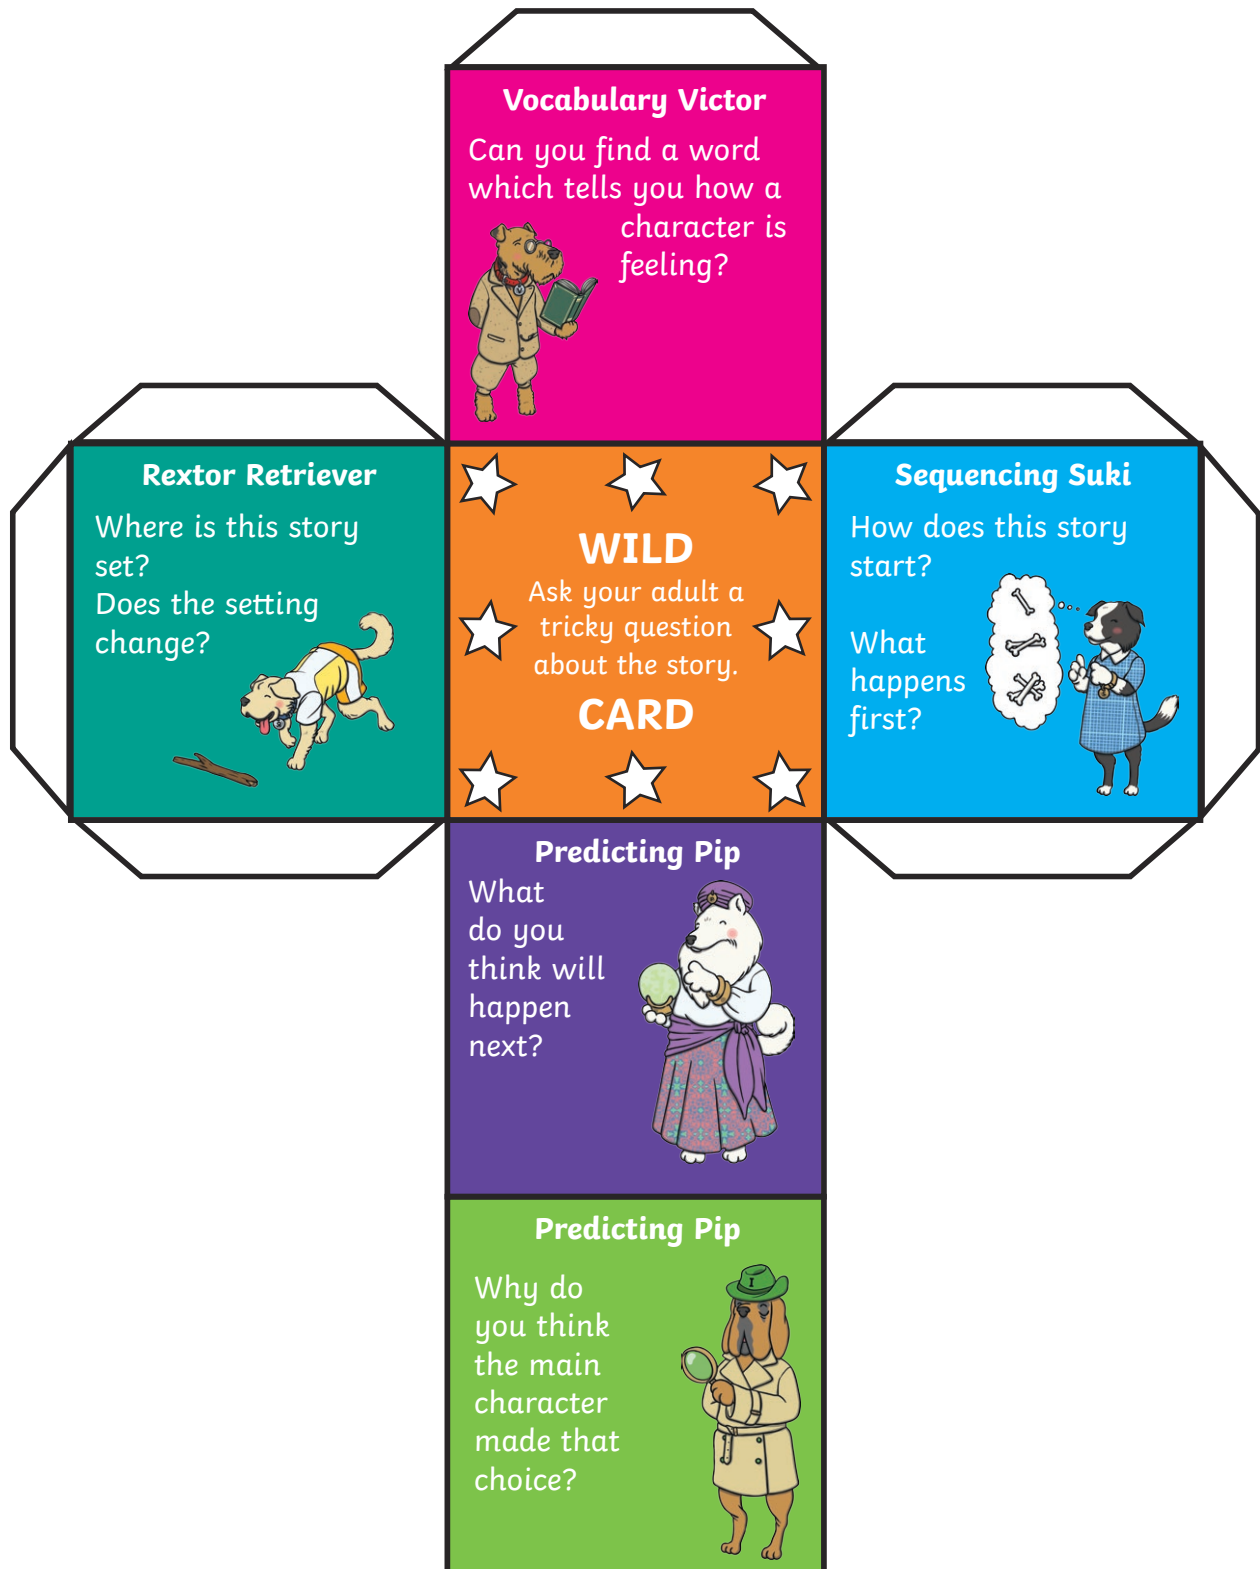

Year 1 Roll and Respond Reading Dice

Cut out and assemble this dice with your child. During or after reading, roll the dice to reveal one of Twinkl's fabulous reading dogs, each of whom poses a question about what your child has read. Let the questions on the dice lead you into conversation about the book and explore any themes your child may discuss from their reading.