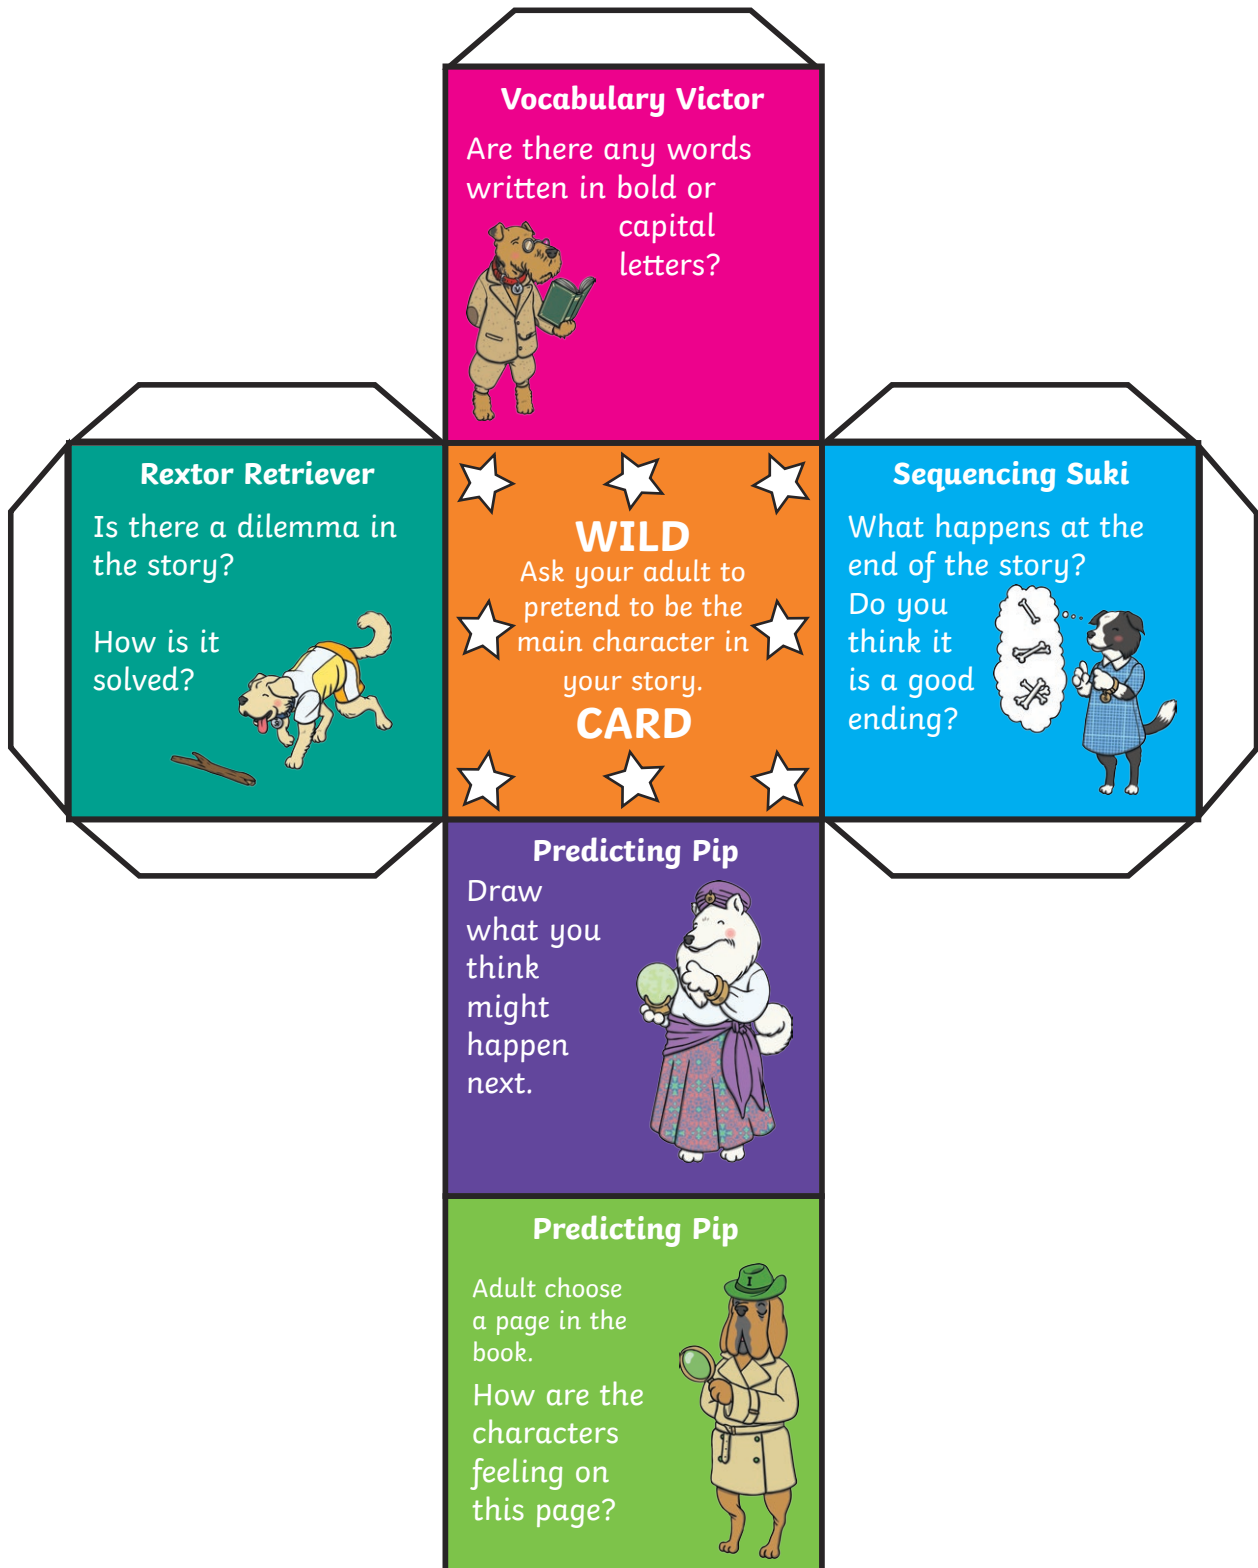

Year 1 Roll and Respond Reading Dice

Cut out and assemble this dice with your child. During or after reading, roll the dice to reveal one of Twinkl's fabulous reading dogs, each of whom poses a question about what your child has read. Let the questions on the dice lead you into conversation about the book and explore any themes your child may discuss from their reading.